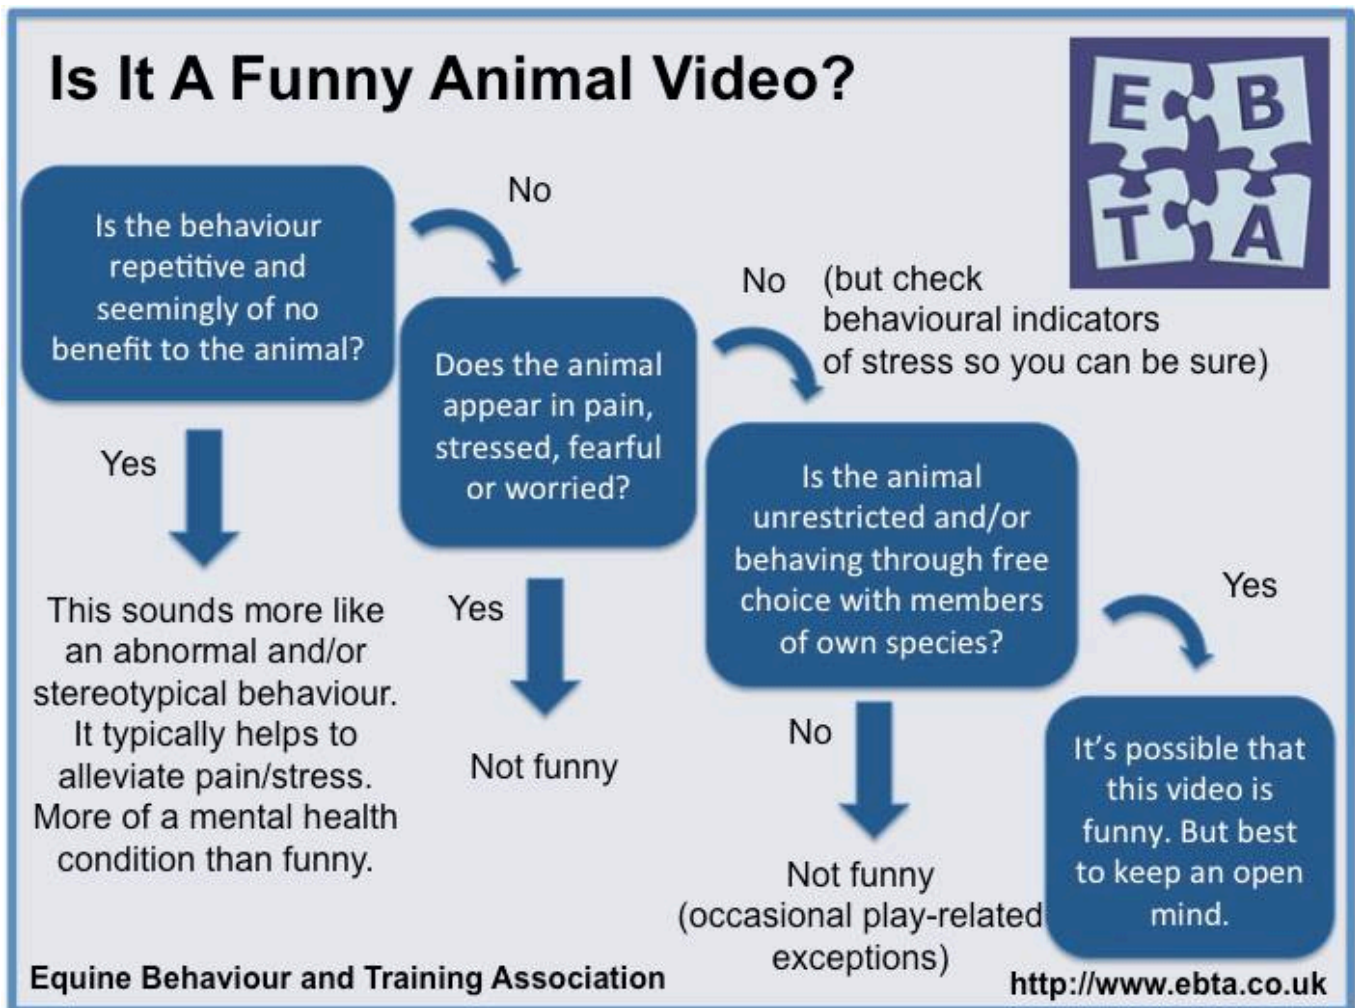

## Extra: beteendeanalys

<https://www.youtube.com/watch?v=3YY7IhoebQo>

[https://www.youtube.com/watch?v=4G\\_4U\\_6IB1U](https://www.youtube.com/watch?v=4G_4U_6IB1U)

**Animal Training Academy Podcast with dr. Susan Freidman**